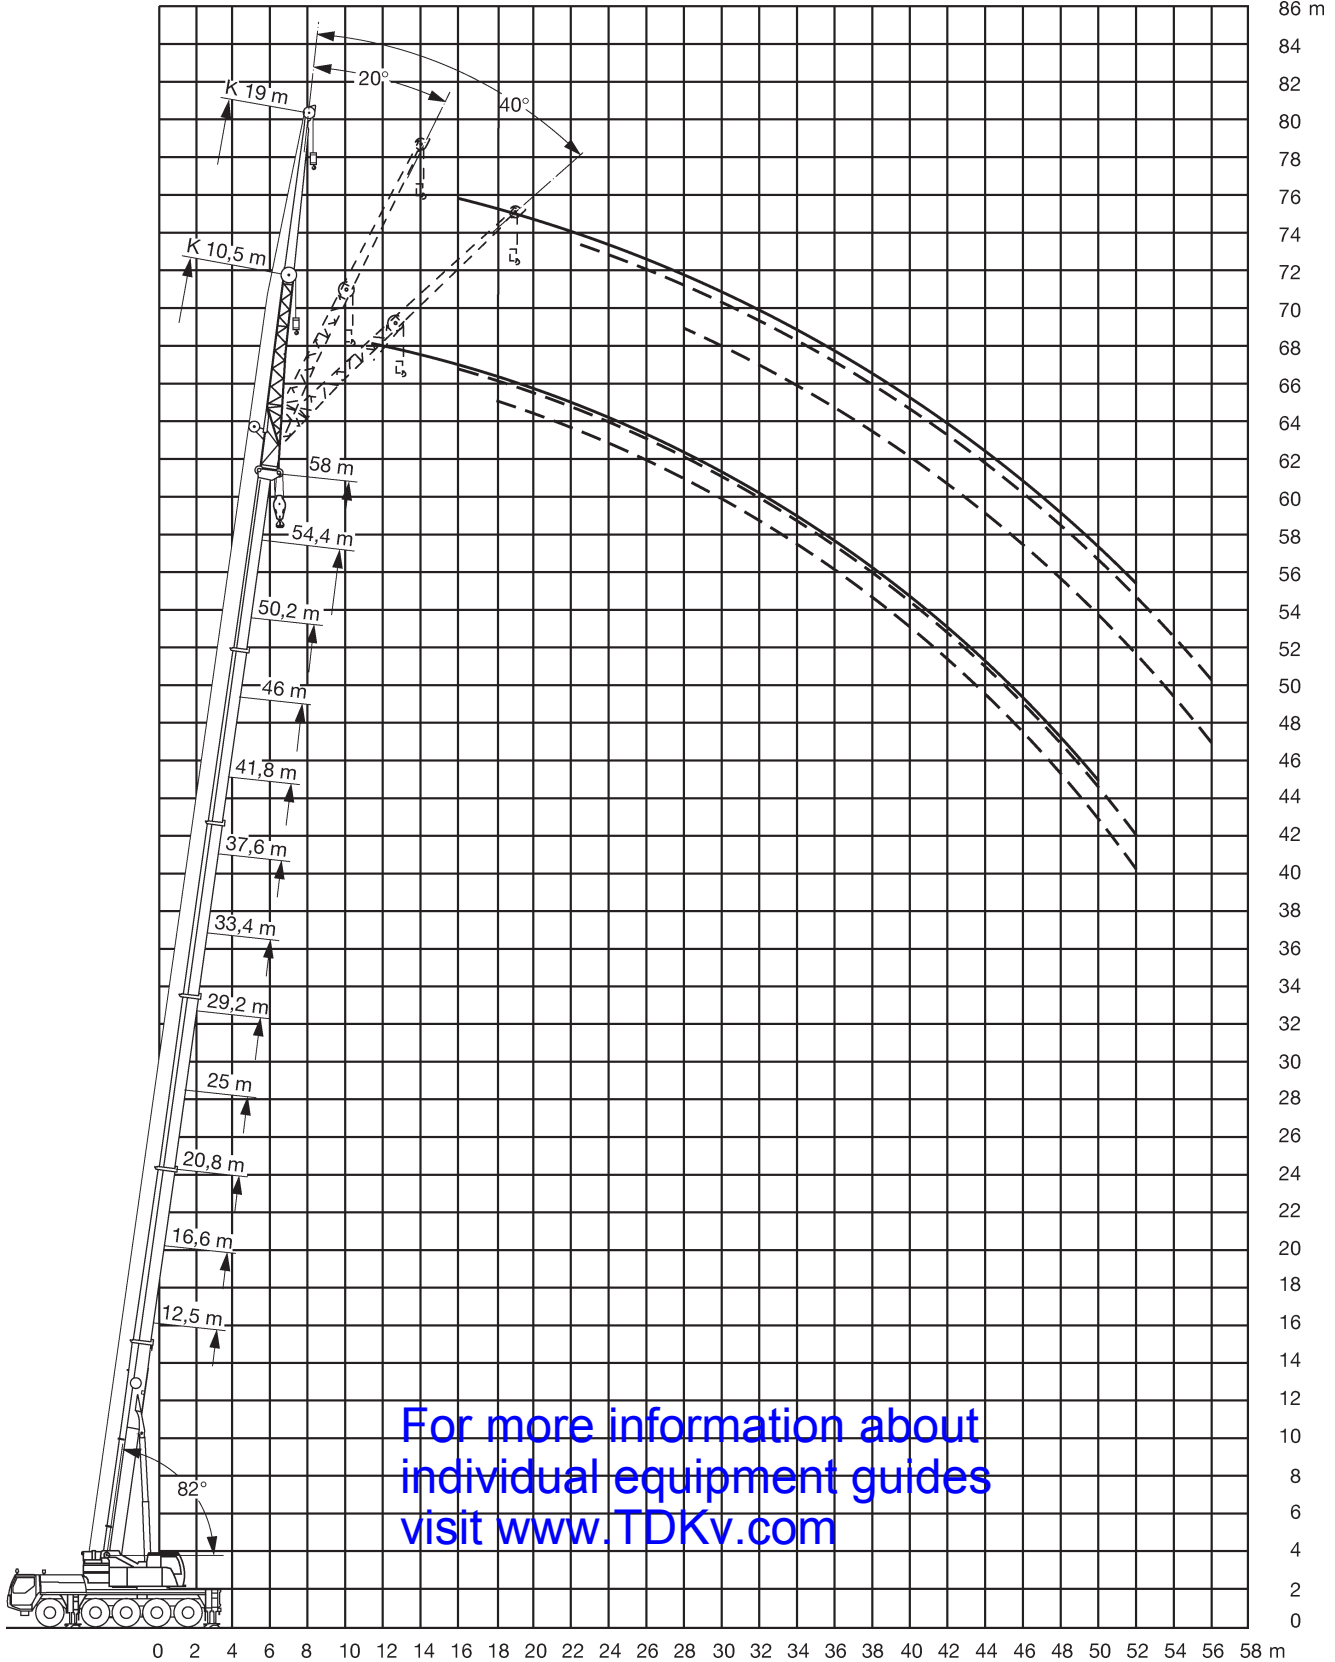

AUTOKRANE

For more information about individual equipment guides visit www.TDKv.com

29,2-41,8m

10,5m

23t

7,4x7m

360°

DIN
75%